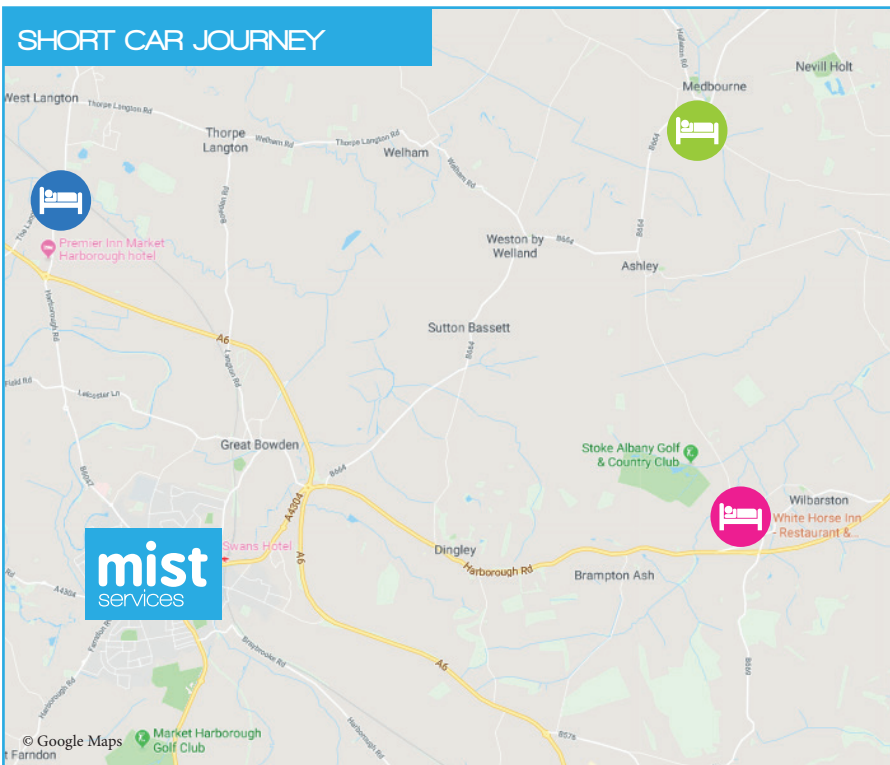

The postcode is LE16 7DX.

Luton Train from Luton or Luton Parkway.

Heathrow & Gatwick Train from St Pancras.

Stansted Train to Birmingham New Street or Leicester, change for Market Harborough

Birmingham Train to Leicester, change for Market Harborough

East Midlands Sky Link to Nottingham Parkway, train to Market Harborough.

SHORT WALKING DISTANCE

Best Western (0.3 miles away)
Three Swans Hotel
High Street
Market Harborough
LE16 7NJ
www.bw-threeswanshotel.co.uk

Travelodge (0.4 miles away)
Abbey Street
Market Harborough
LE16 9AA
www.travelodge.co.uk

SHORT CAR JOURNEY

Premier Inn Market Harborough
(2.8 miles away)
Melton Road
Market Harborough
LE16 7FD
www.premierinn.com

The White Horse (5 miles away)
1 Harbrough Road
Stoke Albany
Market Harborough
LE16 8PY
www.whitehorsestokealbany.co.uk

The Nevill Arms (6 miles away)
12 Waterfall Way
Medbourne
Market Harborough
LE16 8EE
www.nevillarms.co.uk